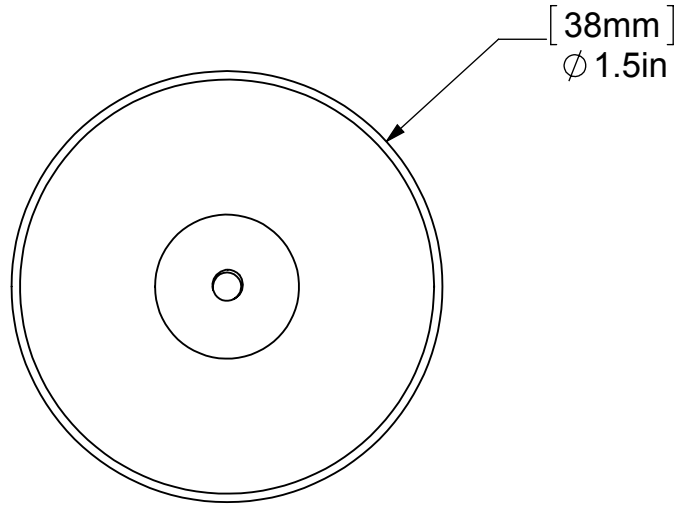

ITEM NO.	PART NUMBER	DESCRIPTION	QTY.
1	SM-LP-Cast	SUPPORT	1
2	CARD-58	LOCK	1
3	RGGV	CONNECTOR	1
4	PSRD8-12	BASE	1

**APPROVED FOR PRODUCTION**  
 By: RICHARD PAUL  
 Date: 6-2-2021

UNLESS OTHERWISE STATED

.X	±.3mm
.XX	±.15mm
.XXX	±.008mm

COPYRIGHT © Allied Brass 2021

DRAWN	5-29-21	I.M
CHECKED	5-29-21	P.D
APPROVED	5-29-21	R.A

MATERIAL:	BRASS
DESCRIPTION:	<div style="display: flex; align-items: center;"> <div style="margin-right: 20px;">KNOB</div> </div>

FINISH	TBD
QUANTITY	TBD
DRAWING No.	103G
REV	0
SCALE	1.5:1
SHEET: 01	A4