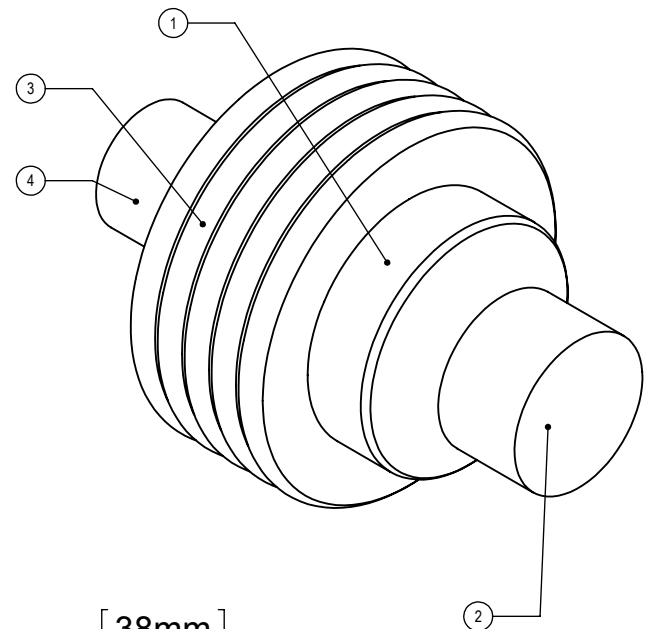

ITEM NO.	PART NUMBER	DESCRIPTION	QTY.
1	SM-LP-Cast	SUPPORT	1
2	CARD-58	LOCK	1
3	RGGV	CONNECTOR	1
4	PSRD8-12	BASE	1

**APPROVED FOR PRODUCTION**  
 By: RICHARD PAUL  
 Date: 6-2-2021

UNLESS OTHERWISE STATED

.X	±.3mm
.XX	±.15mm
.XXX	±.008mm

COPYRIGHT © Allied Brass 2021

DRAWN	5-29-21	I.M
CHECKED	5-29-21	P.D
APPROVED	5-29-21	R.A

MATERIAL:	BRASS
DESCRIPTION:	<div style="display: flex; align-items: center;"> <div style="margin-right: 20px;">KNOB</div> </div>

FINISH	TBD
QUANTITY	TBD
DRAWING No.	103G
REV	0
SCALE	1.5:1
SHEET: 01	A4