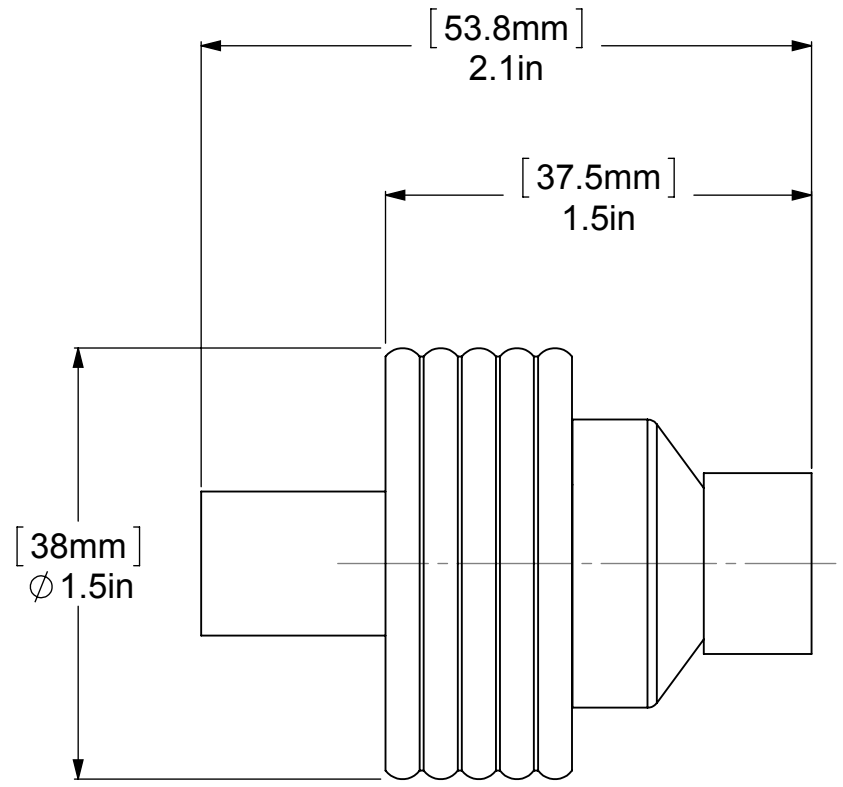

ITEM NO.	PART NUMBER	DESCRIPTION	QTY.
1	SM-LP-Cast	SUPPORT	1
2	CARD-58	LOCK	1
3	RGGV	CONNECTOR	1
4	PSRD8-12	BASE	1

**APPROVED FOR PRODUCTION**  
 By: RICHARD PAUL  
 Date: 6-2-2021

UNLESS OTHERWISE STATED

.X	±.3mm
.XX	±.15mm
.XXX	±.008mm

COPYRIGHT © Allied Brass 2021

DRAWN	5-29-21	I.M
CHECKED	5-29-21	P.D
APPROVED	5-29-21	R.A

MATERIAL:	BRASS
DESCRIPTION:	<div style="display: flex; align-items: center;"> <div style="margin-right: 20px;">KNOB</div> </div>

FINISH	TBD
QUANTITY	TBD
DRAWING No.	103G
REV	0
SCALE	1.5:1
SHEET: 01	A4